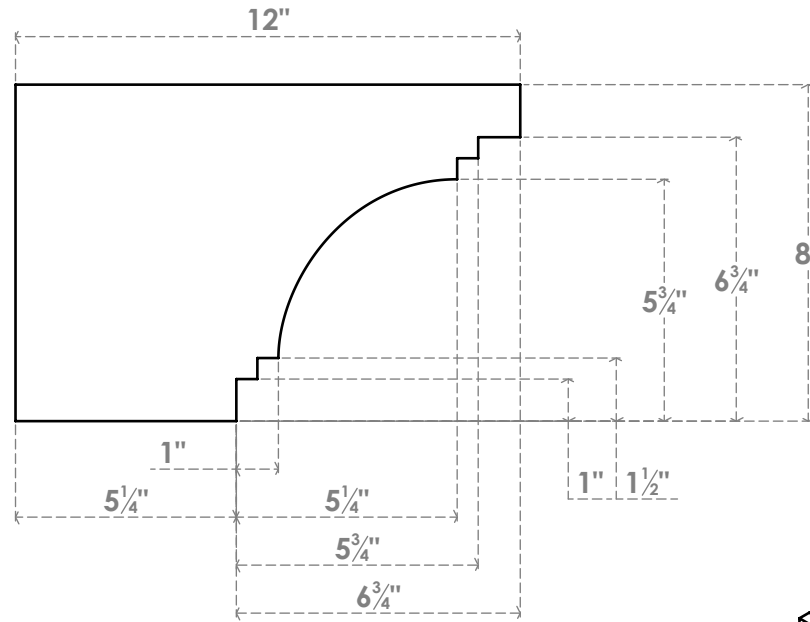

# RFTP06X08X12PEC

6"W X 8"H X 12"L PESCADERO ARCHITECTURAL GRADE PVC RAFTER TAIL

FRONT PROFILE

SIDE PROFILE

ISOMETRIC

EKENA MILLWORK  
 2300 WEST MAIN ST.  
 CLARKSVILLE, TX 75426  
 TOLL FREE: 866-607-0453  
 WWW.EKENAMILLWORK.COM

### NOTES

1. INSTALLATION TO BE COMPLETED IN ACCORDANCE WITH MANUFACTURER'S SPECIFICATIONS.
2. DRAWING MAY NOT BE TO SCALE
3. THIS DRAWING IS INTENDED FOR DESIGN AND PLANNING PURPOSES ONLY.
4. ALL INFORMATION CONTAINED HEREIN WAS CURRENT AT THE TIME OF DEVELOPMENT BUT MUST BE REVIEWED AND APPROVED BY THE PRODUCT MANUFACTURER TO BE CONSIDERED ACCURATE.
5. ARCHITECTURAL GRADE PVC PRODUCTS ARE MADE FROM EXPANDED CELLULAR PVC AND COME NATURALLY WHITE BUT MAY BE PAINTED