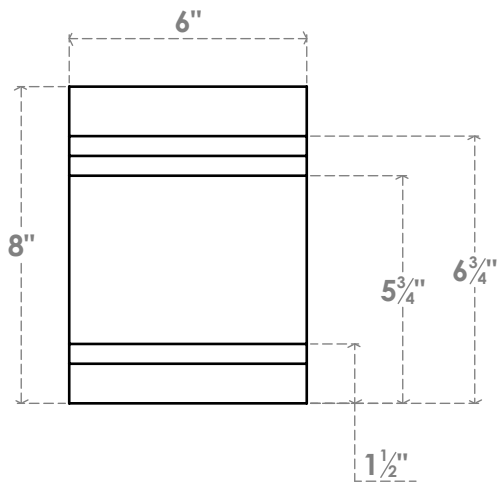

# RFTP06X08X12PEC

6"W X 8"H X 12"L PESCADERO ARCHITECTURAL GRADE PVC RAFTER TAIL

FRONT PROFILE

SIDE PROFILE

ISOMETRIC

EKENA MILLWORK  
 2300 WEST MAIN ST.  
 CLARKSVILLE, TX 75426  
 TOLL FREE: 866-607-0453  
 WWW.EKENAMILLWORK.COM

### NOTES

1. INSTALLATION TO BE COMPLETED IN ACCORDANCE WITH MANUFACTURER'S SPECIFICATIONS.
2. DRAWING MAY NOT BE TO SCALE
3. THIS DRAWING IS INTENDED FOR DESIGN AND PLANNING PURPOSES ONLY.
4. ALL INFORMATION CONTAINED HEREIN WAS CURRENT AT THE TIME OF DEVELOPMENT BUT MUST BE REVIEWED AND APPROVED BY THE PRODUCT MANUFACTURER TO BE CONSIDERED ACCURATE.
5. ARCHITECTURAL GRADE PVC PRODUCTS ARE MADE FROM EXPANDED CELLULAR PVC AND COME NATURALLY WHITE BUT MAY BE PAINTED